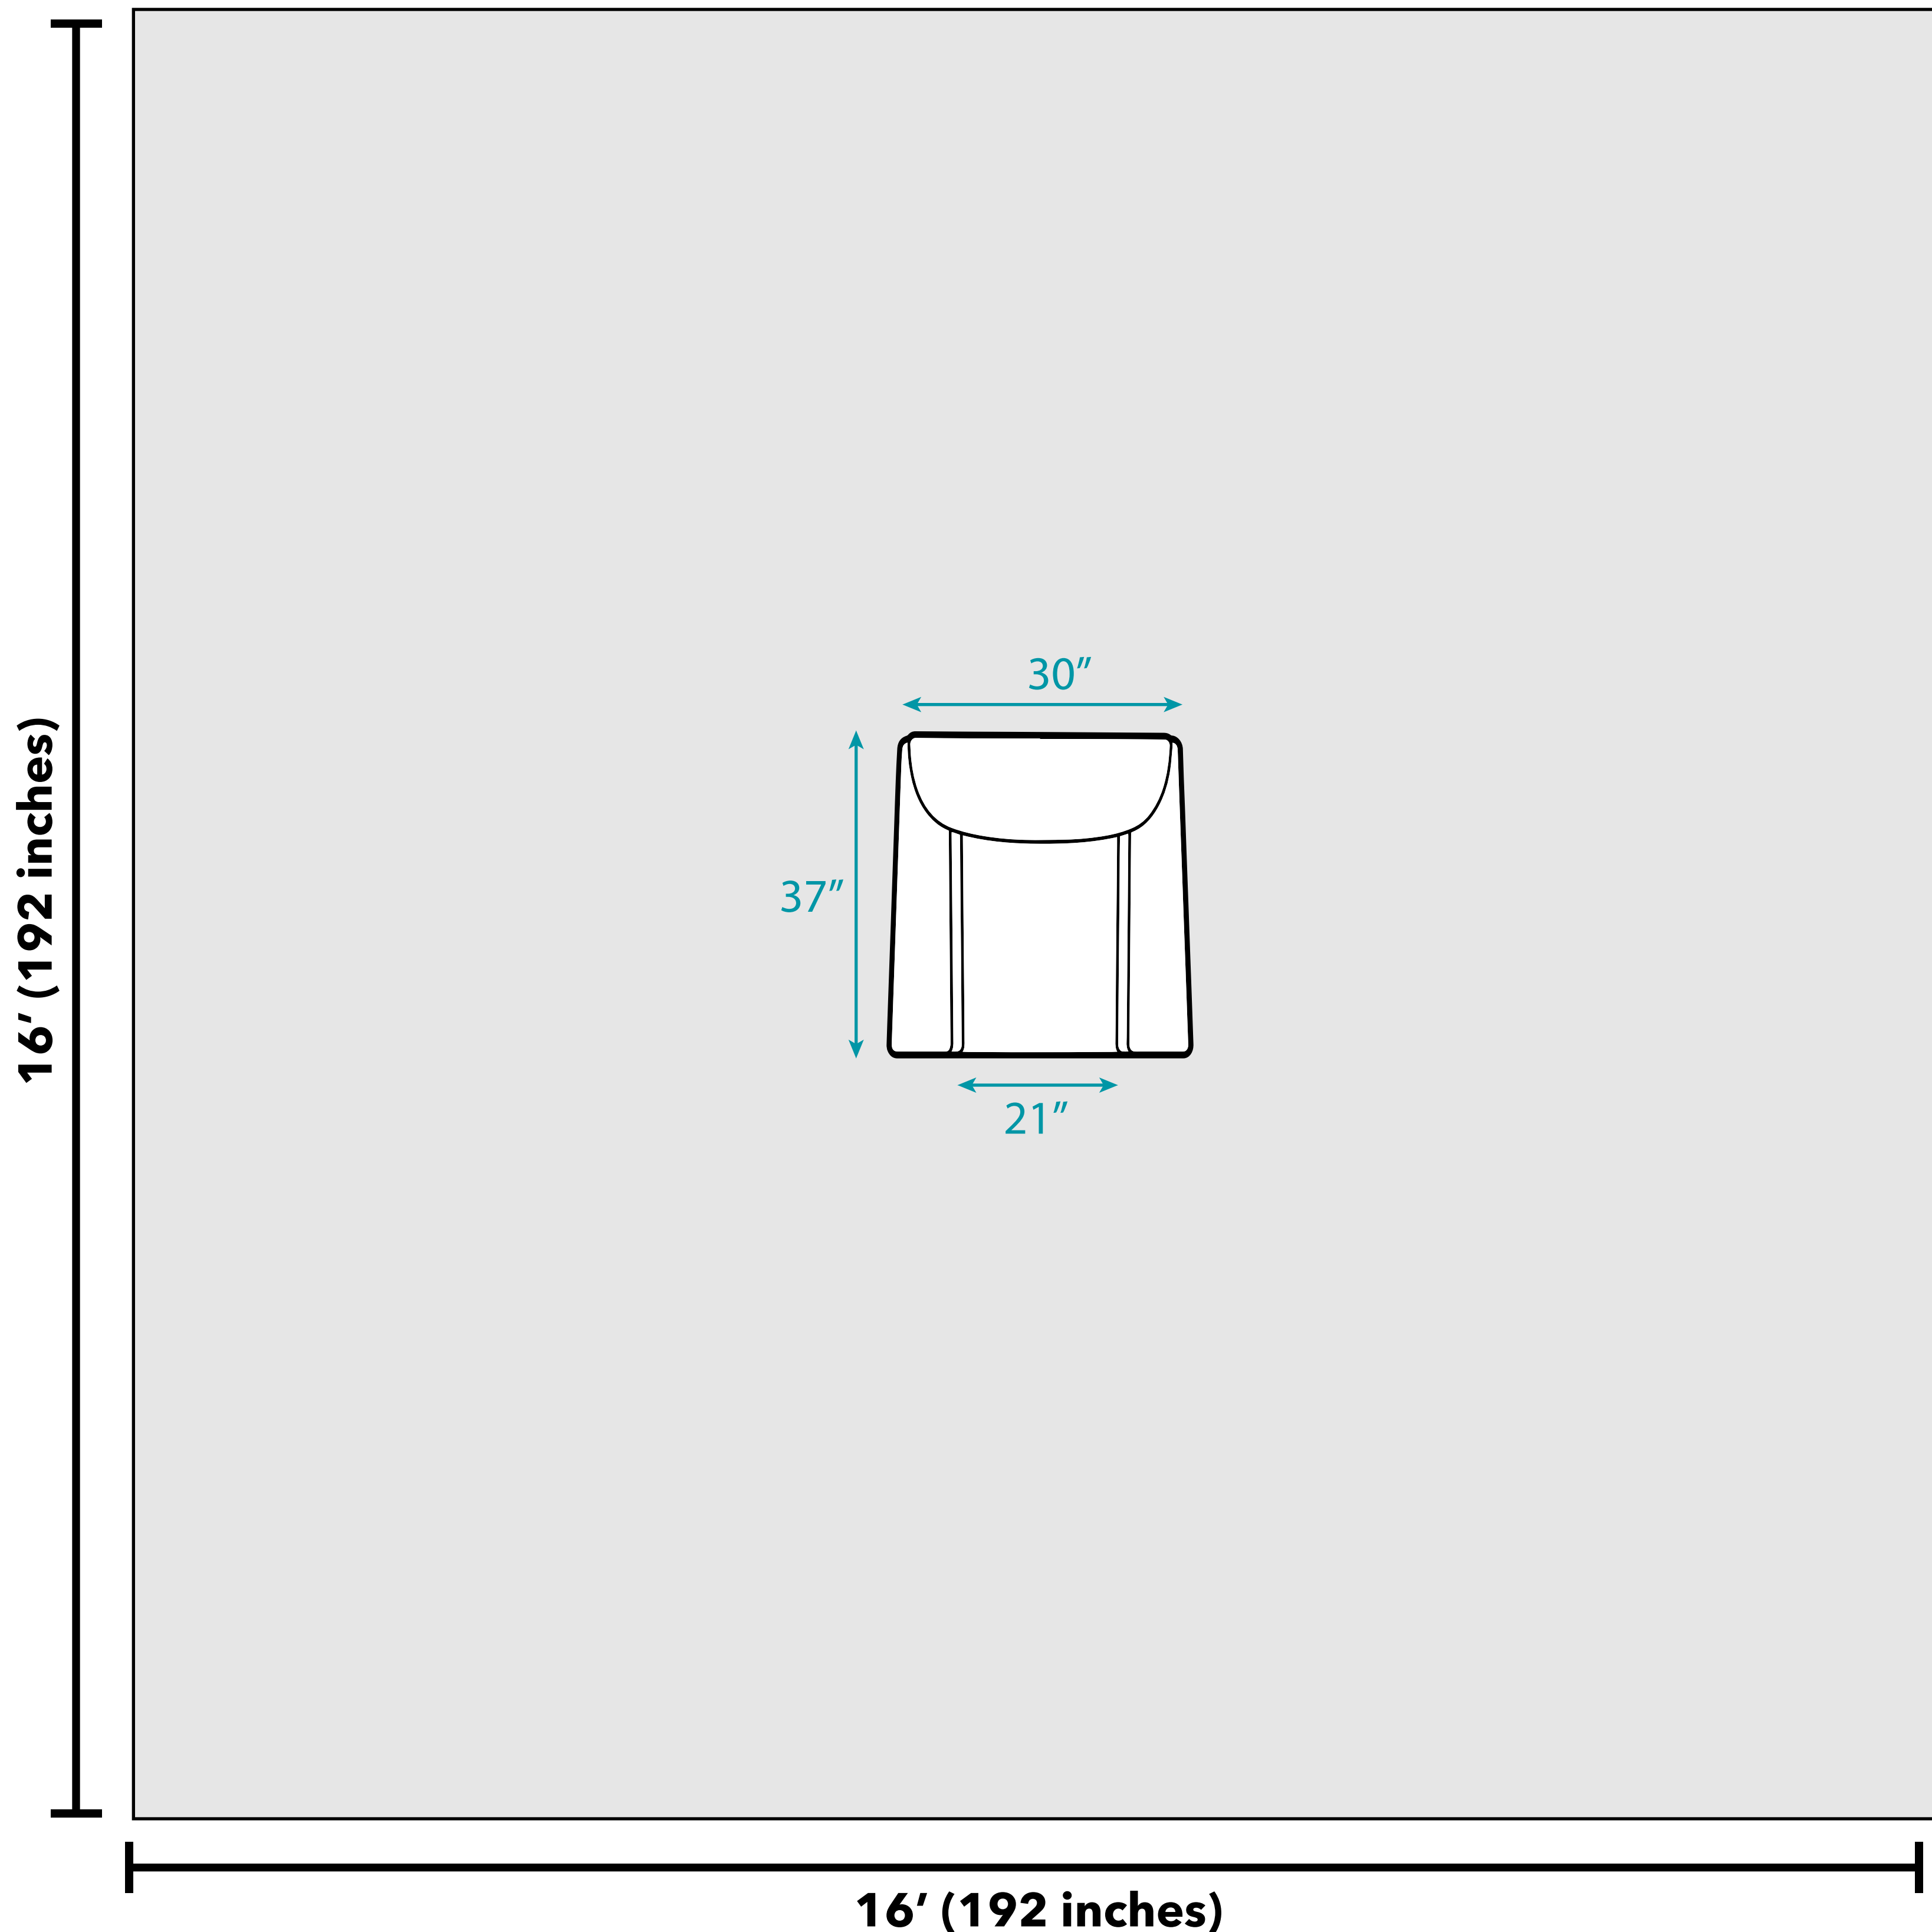

Floor Plan

Beckett Leather Pushback Recliner

Overall Dimensions:

- 30" L x 37" W x 41" H

Additional Dimensions:

- Seat cushion is 21" wide, 21" deep and 20" high off the ground
- Armrests are 4" wide and 25" high off the ground
- Legs are 6" tall
- Chair is approximately 60" long when fully reclined
- Requires approximately 16-18" of space away from the wall to fully recline

National Average Living Room Size

As of 2020, Dimensions Guide estimates that the average living room is a 16x16 foot square. Depending on the size of your home, including the number of people in your household, it may make sense for your living room to be a different size or shape. All measurements are approximate and are provided for informational purposes only.

Door width required for delivery: 20"